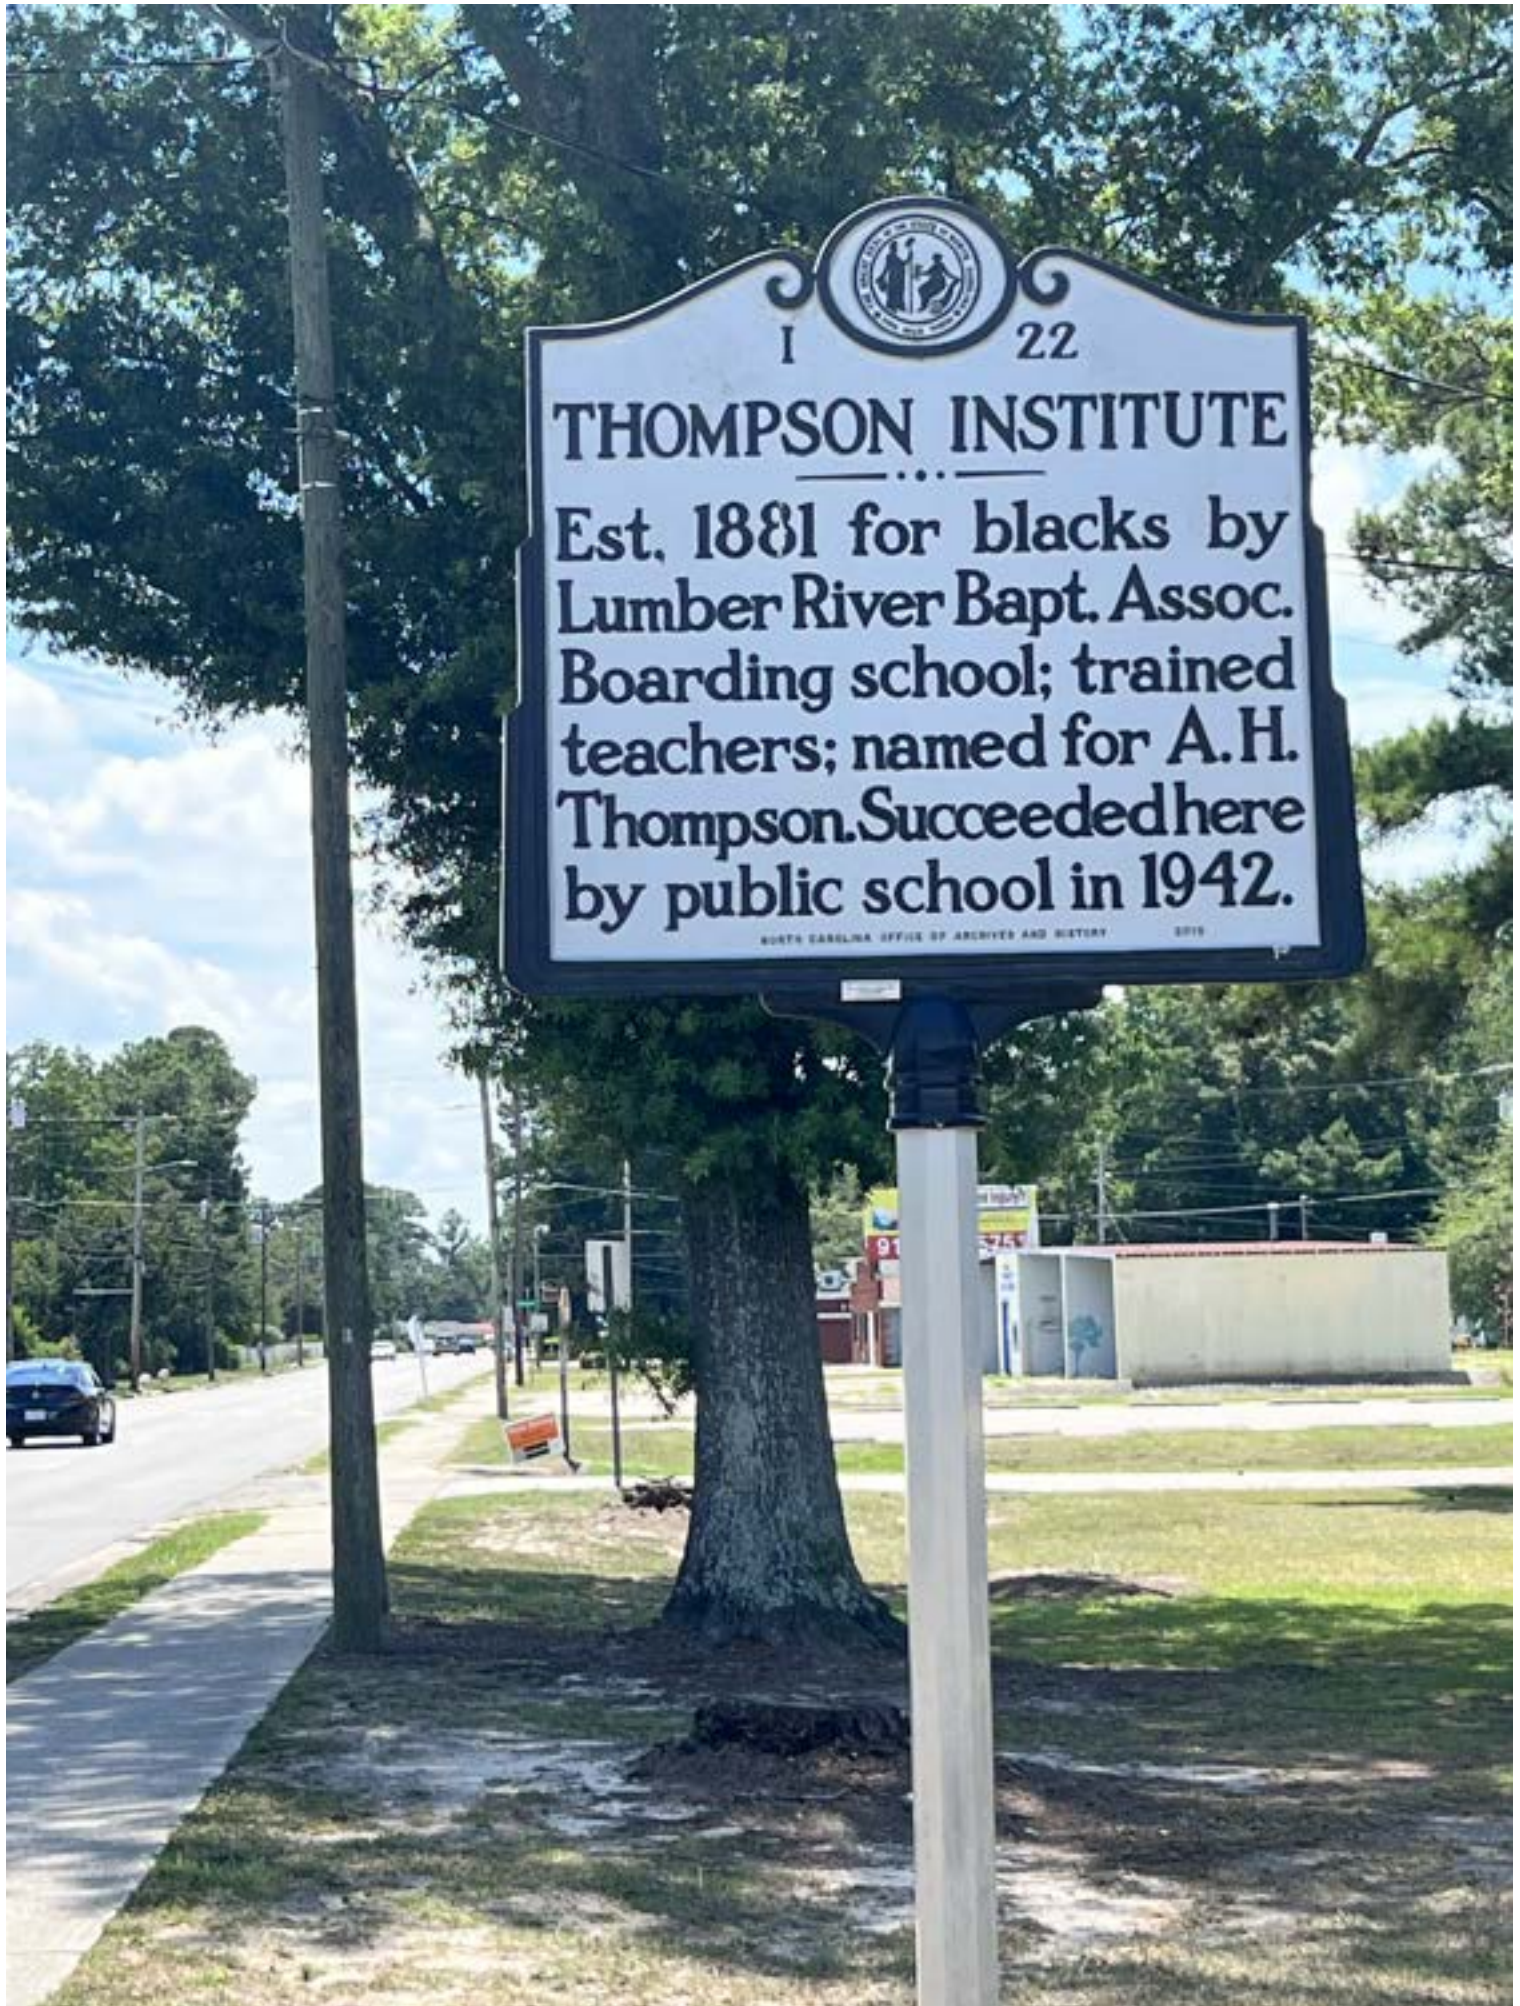

2 family churches affiliated with the cemetery. NC State Highway marker for the THE THOMPSON INSTITUTE (several attendees buried in the cemetery).